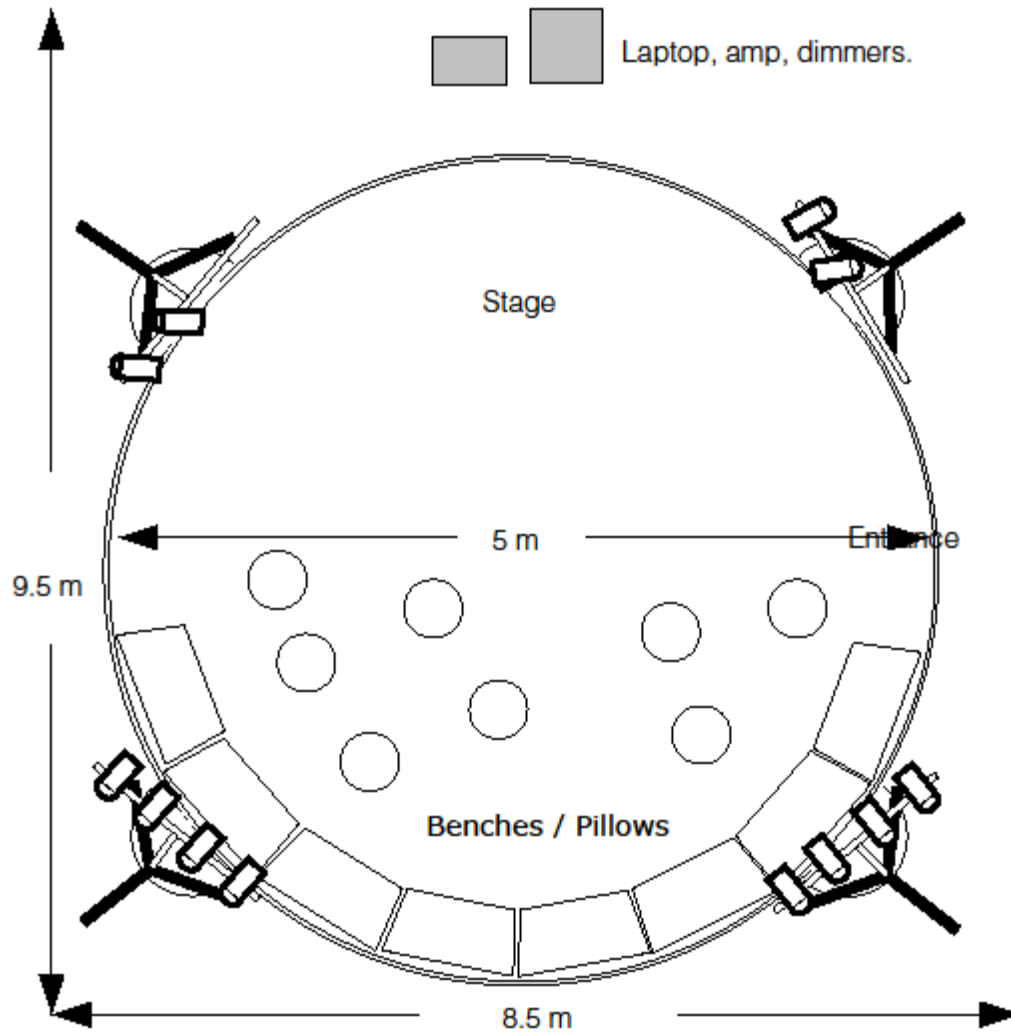

Himmelsange (Songs from above) plot.

Height: 3,5m (11f 6in)
Width: 8,5m (26f 3in)
Depth: 9,5m (31f 2in)

The audience seating is an integrated part of the set

teater refleksjon

Jyllandsgaarden | Frederiksgade 72b, 1. | DK-8000 Aarhus C | +45 86 24 05 72 | refleksion@refleksion.dk | www.refleksion.dk